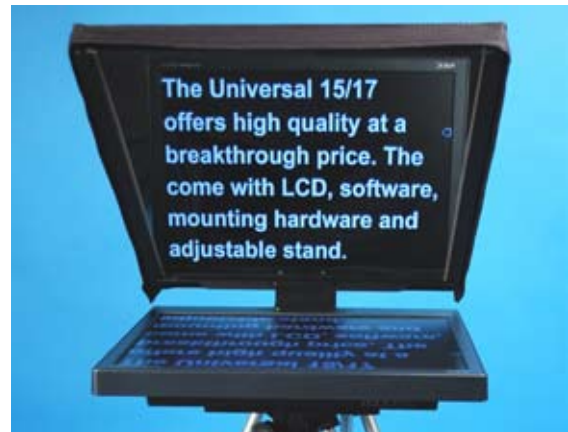

Universal 15/17

Key Features

- Includes FREE Dual Screen PC or Mac* teleprompter software
- Bright 15" or 17" color LCD VGA display
- Includes Stand
- Can control scrolling speed wirelessly
- Use with virtually any size camera
- Use LCD as extra monitor with the included stand
- High quality machined aluminum components
- Patent pending optic system
- 60/40 Glass beamsplitter or optional acrylic beamsplitter

Works With Any Camera or Tripod

The Universal 15 works with any camera and tripod combination! It utilizes a high quality 15" color VGA LCD display. The Universal 17 utilizes a larger 17" display for viewing at longer distances from the camera. Both models include the integrated stand that can be adjusted from a seating position to over 6'6" high. The included stand holds the teleprompter so that no expensive heavy duty tripods are needed. The camera simply slides behind the unit and the lens shade is placed around the camera. The camera can be panned 10-15 degrees in any direction and allows the talent to move a reasonable amount in front of the prompter.

Free Teleprompter Software

The unit comes with FREE Flip-Q Lite dual screen PC teleprompter software. The dual screen scrolling engine scrolls the text non-reversed on the operators laptop display and reverses the text for the VGA output to the teleprompter. The dual scrolling engine software eliminates external reversing boxes or overpriced proprietary reversing displays. You can upgrade to the Pro version for just \$100 which offers: direct Word import, full RTF text editor, adjustable cue points, variable cue marker, editable margins and much more.